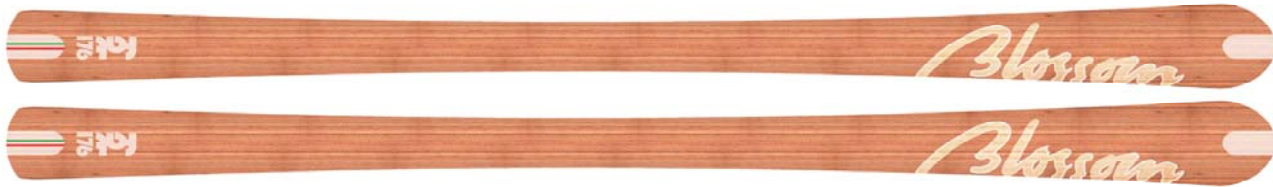

Blossom

BLOSSOM SKIS 2010-2011

CANADIAN A.B.C. Co

2369 Guenett, ST LAURENT, QC H4R 2E9

BLOSSOM SKIS 2010

CODE	SIZE cm	SHAPE mm	ORDER	RETAIL	Total
ITEM #				DETAIL